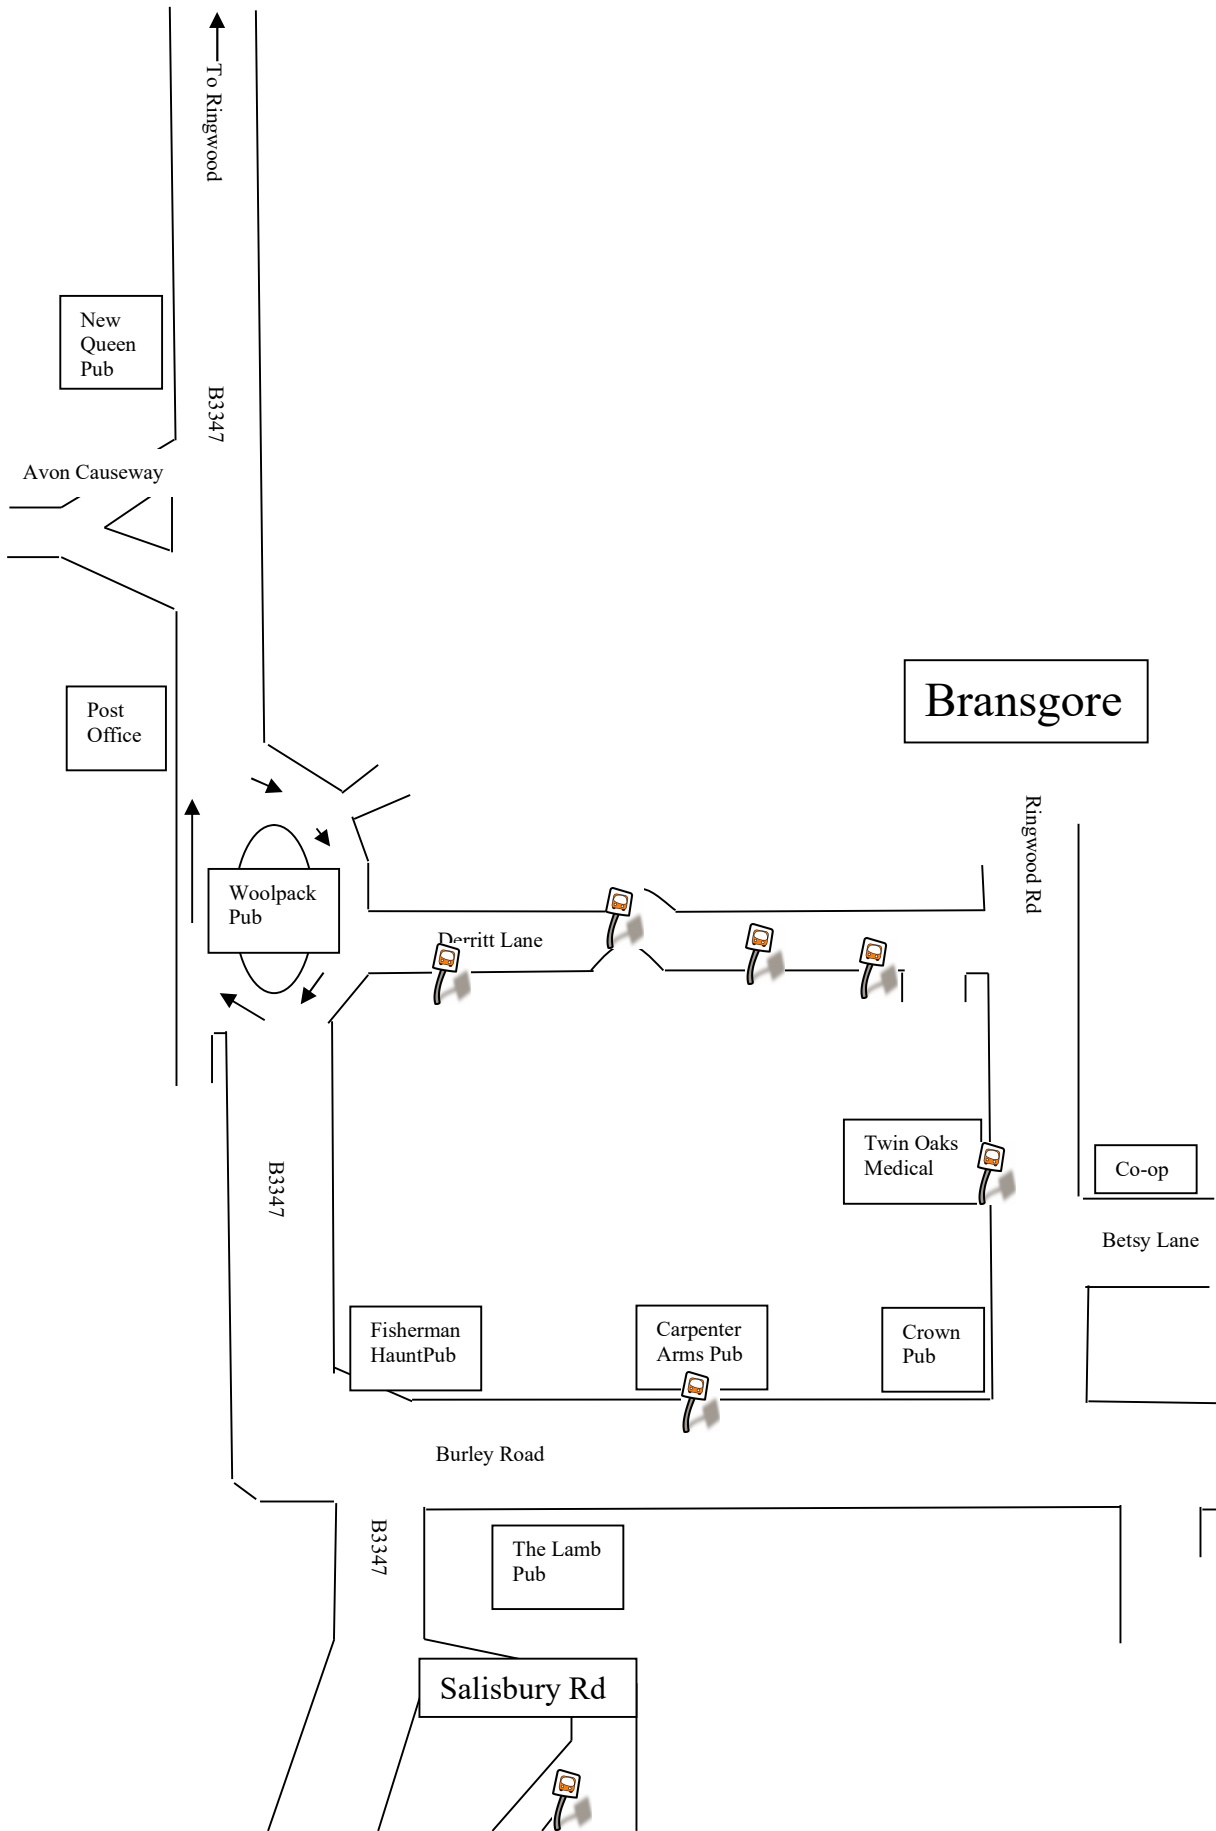

Ringwood School Route R/W C				
Time	Post Code	Pickup Point	Route	Drop Off
07.46	BH237JN	Burton Green	Continue on Salisbury Rd, turn right onto Burley Road to Bockhamton	Last Stop
07.52	BH238BA	Bockhampton, Carpenters Arms	Fullers Pub on left, go straight on, turn left at The Crown Pub, go straight to next stop at	Proceed to Burton Green
07.56		Bransgore, Ringwood Rd, Twin Oaks med cent am/bakers shop pm	Twin oaks Medical centre, go straight, 2 nd left into Derritt Lane first stop by Brookside road,	Stop then at end turn right at the Crown Pub then straight to Carpenters Arms
07.57		Bransgore, Derrett Lane/BrooksideRd layby	Go straight	Stop, then at end turn right stop opposite Twin Oaks
07.58		Heatherstone Grange	Go straight	Go straight
08.00		Bransgore, Derritt Lane, New Barn House(by Hump Back Bridge)	Go straight, at end of road bare left then right around Woolpack Pub over small bridge following road for 500m to	Stop, Go straight on to,
08.02		Sopley, Post Office	Stop, Go straight to,	One way system go over bridge left into Derritt Lane, go straight
08.12	Not in Use	Avon, Valley Farm, Ringwood Road	Stop, Go straight to,	Stop, Go straight to,
08.13	Not in Use	Bisterne, Lower Bisterne Farm	Stop, Go straight to,	Stop, Go straight to,
08.16	Not in Use	Lower Kingston	Stop, Go straight to roundabout turn right into Castleman way, end of road at roundabout opp McColls, turn right into Hightown Road, 100m turn left into Parsonage Barn Lane Then 400m first left into Manor Road	Depart Manor Road, at end turn right at end turn right at end turn right into Hightown road, left at roundabout, end of Castleman road at roundabout turn left to Christchurch
08.25		Ringwood School	Drop / Pickup Manor Road	Position Time 1505 Departure time 1515

Bransgore