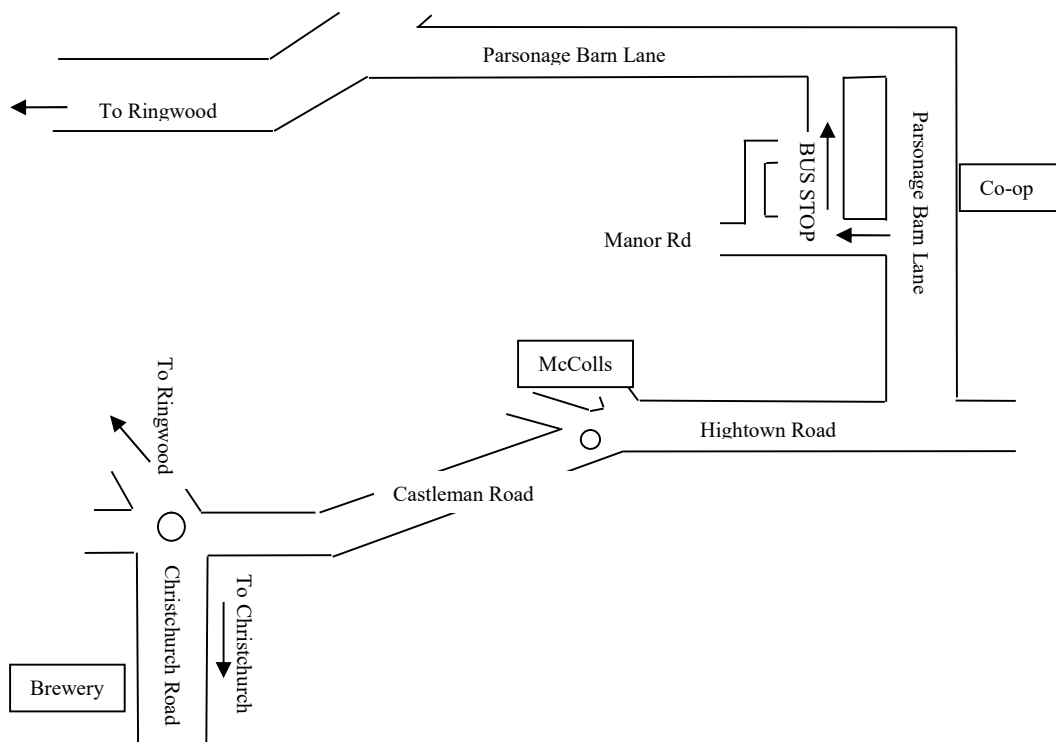

Ringwood School Route R/W C				
Time	Post Code	Pickup Point	Route	Drop Off
07.46	BH237JN	Burton Green	Continue on Salisbury Rd, turn right onto Burley Road to Bockhamton	Last Stop
07.52	BH238BA	Bockhampton, Carpenters Arms	Fullers Pub on left, go straight on, turn left at The Crown Pub, go straight to next stop at	Proceed to Burton Green
07.56		Bransgore, Ringwood Rd, Twin Oaks med cent am/bakers shop pm	Twin oaks Medical centre, go straight, 2 nd left into Derritt Lane first stop by Brookside road,	Stop then at end turn right at the Crown Pub then straight to Carpenters Arms
07.57		Bransgore, Derrett Lane/BrooksideRd layby	Go straight	Stop, then at end turn right stop opposite Twin Oaks
07.58		Heatherstone Grange	Go straight	Go straight
08.00		Bransgore, Derritt Lane, New Barn House(by Hump Back Bridge)	Go straight, at end of road bare left then right around Woolpack Pub over small bridge following road for 500m to	Stop, Go straight on to,
08.02		Sopley, Post Office	Stop, Go straight to,	One way system go over bridge left into Derritt Lane, go straight
08.12	Not in Use	Avon, Valley Farm, Ringwood Road	Stop, Go straight to,	Stop, Go straight to,
08.13	Not in Use	Bisterne, Lower Bisterne Farm	Stop, Go straight to,	Stop, Go straight to,
08.16	Not in Use	Lower Kingston	Stop, Go straight to roundabout turn right into Castleman way, end of road at roundabout opp McColls, turn right into Hightown Road, 100m turn left into Parsonage Barn Lane Then 400m first left into Manor Road	Depart Manor Road, at end turn right at end turn right at end turn right into Hightown road, left at roundabout, end of Castleman road at roundabout turn left to Christchurch
08.25		Ringwood School	Drop / Pickup Manor Road	Position Time 1505 Departure time 1515

Bransgore